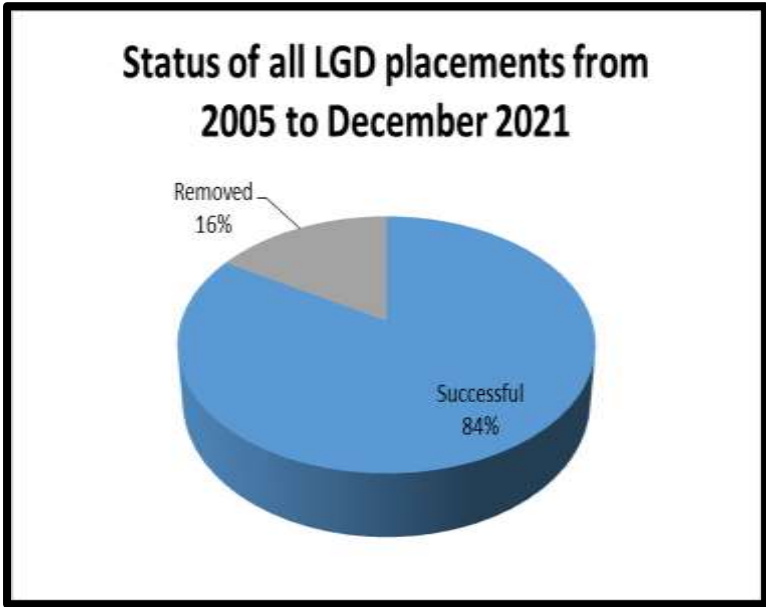

The Cheetah Outreach Trust has placed 353 Livestock Guarding Dogs until the end of December 2021. Of these placements, 295 have been successful placements with dogs working and guarding their livestock and with 58 dogs removed in total due to behavioural problems. This is a 84% successful placement rate and has not changed since the previous report. See figure 4 for an illustration of this status breakdown. Of these 295 successful placements, 42% are currently still working and

DATA CONTAINED IN THIS DOCUMENT IS THE PROPERTY OF THE CHEETAH OUTREACH TRUST & MAY NOT BE USED WITHOUT WRITTEN CONSENT.

guarding livestock, 8% have been retired, 47% died in service and 2% have been moved out of cheetah range. Figure 5 illustrates this status breakdown of the successful placements since 2005.

Annexure 1 is a total list of all livestock guarding dogs placed since 2005 and the current status of each individual.

Figure 6: Status breakdown of LGD's placed

Figure 7: Status breakdown of successful placements from 2005 to December 2021

STOCK LOSS AND STATUS OF LIVESTOCK GUARDING DOGS:

All placements of livestock guarding dogs by the Cheetah Outreach Trust are done in order to mitigate the conflict that exists between the farmers and the cheetah and other carnivores that prey on the livestock on the various farms. The reduction of predator losses by the farmer has to be measured in order to monitor the effectiveness of livestock guarding dogs placed on an ongoing basis. Information is gathered from the farmer relating to annual losses by predation prior to placement of the