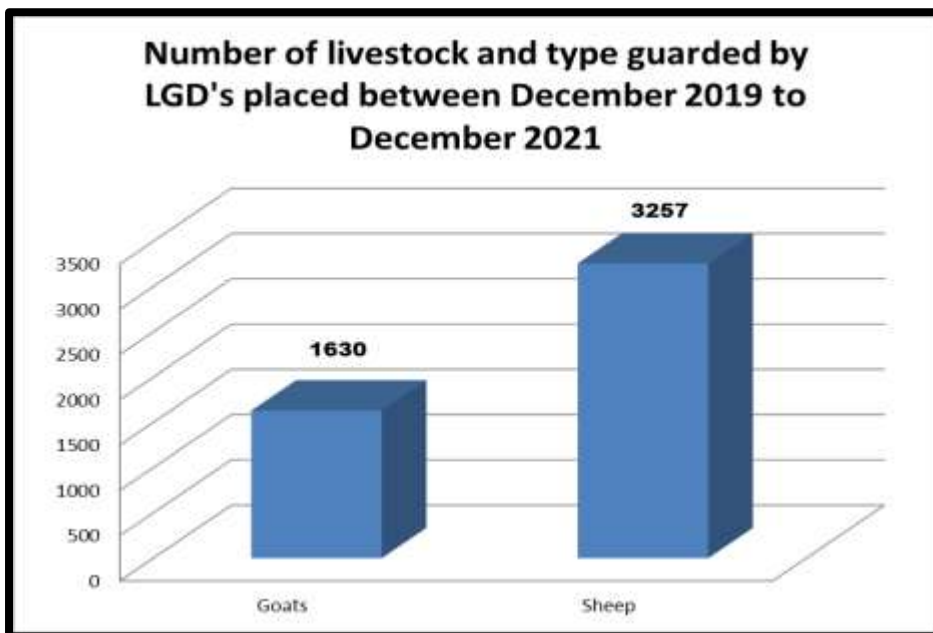

During the period December 2019 to December 2021, 33 livestock guarding dogs were placed and were collectively guarding a total of 4887 head of livestock. *Figure 6* represents a breakdown of the type and number of livestock guarded by these dogs placed within the period December 2019 to December 2021.

Due to the Covid 19 pandemic and related Government lockdown regulations which had an effect on the ongoing monitoring of the placed livestock guarding dogs no up-to-date data has been recorded for losses during this reporting period. For this reason this data will be excluded from this report.

Figure 8: Breakdown of livestock guarded by LGD's placed from December 2019 to December 2021

PLACEMENTS MADE JANUARY 2020 TO DECEMBER 2021

The Cheetah Outreach Trust has committed itself to the placement of twenty new pups each year in the Eastern and Western Territory combined. For the period December 2019 to December 2021, 15 placements were done in the Eastern Territory of which 4 were replacements. In the Western Territory 9 placements were made of which 2 were replacements. The Bushmans Kloof Project saw the placement of 10 puppies during this period of which 1 was a replacement. The reason behind the low placement rate in 2021 was that the female breeding dogs at the Irwin’s Guardian Stud only came into heat very late in 2021.