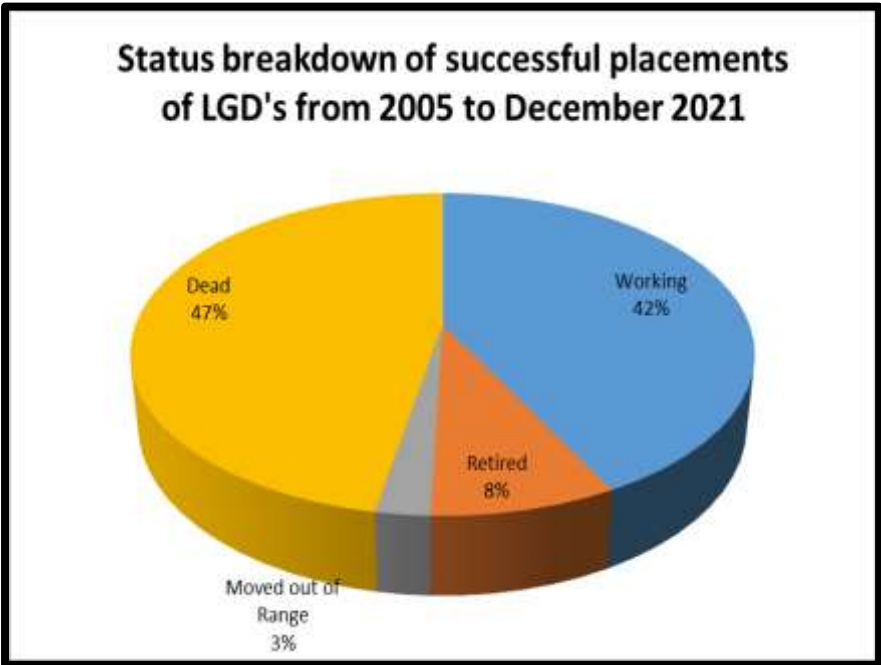

The Cheetah Outreach Trust has placed 353 Livestock Guarding Dogs until the end of December 2021. Of these placements, 295 have been successful placements with dogs working and guarding their livestock and with 58 dogs removed in total due to behavioural problems. This is a 84% successful placement rate and has not changed since the previous report. See figure 4 for an illustration of this status breakdown. Of these 295 successful placements, 42% are currently still working and

DATA CONTAINED IN THIS DOCUMENT IS THE PROPERTY OF THE CHEETAH OUTREACH TRUST & MAY NOT BE USED WITHOUT WRITTEN CONSENT.

guarding livestock, 8% have been retired, 47% died in service and 2% have been moved out of cheetah range. Figure 5 illustrates this status breakdown of the successful placements since 2005.

Annexure 1 is a total list of all livestock guarding dogs placed since 2005 and the current status of each individual.

Figure 6: Status breakdown of LGD's placed

Figure 7: Status breakdown of successful placements from 2005 to December 2021

STOCK LOSS AND STATUS OF LIVESTOCK GUARDING DOGS:

All placements of livestock guarding dogs by the Cheetah Outreach Trust are done in order to mitigate the conflict that exists between the farmers and the cheetah and other carnivores that prey on the livestock on the various farms. The reduction of predator losses by the farmer has to be measured in order to monitor the effectiveness of livestock guarding dogs placed on an ongoing basis. Information is gathered from the farmer relating to annual losses by predation prior to placement of the