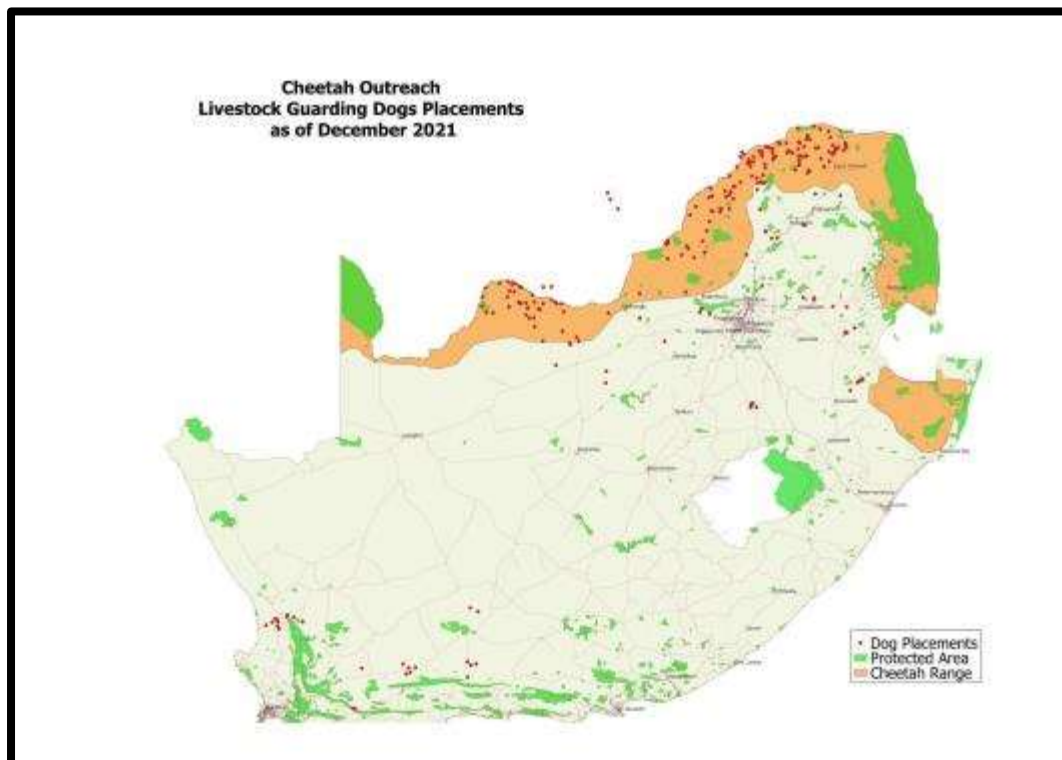

DATA CONTAINED IN THIS DOCUMENT IS THE PROPERTY OF THE CHEETAH OUTREACH TRUST & MAY NOT BE USED WITHOUT WRITTEN CONSENT.

very quiet period with our females only coming into heat late in 2021 which had a knock-on effect on the number of our placements done during 2021.

Figure 1: Placement of LGD's from 2005 to December 2021

SUMMARY OF ALL LIVESTOCK GUARDING DOGS PLACED BETWEEN DECEMBER 2019 AND DECEMBER 2021:

Seventy Third Placement (April 2020)

This litter of puppies was born at the Irwin's Guardian Stud from dam Irwin's Guardian Pandora and sire Irwin's Guardian Torres.

- *Irwin's Guardian Stelly* was placed on a goat farm close to the Zimbabwe border in the Eastern Territory of the cheetah range in South Africa. Stelly has bonded well with the herd and has developed into a very effective and valuable livestock guardian dog. The farmer remains very satisfied.
- *Irwin's Guardian Fiaa* was placed on a farm with goats and indigenous sheep just west of Alldays in the Eastern Territory of the cheetah range in South Africa. Fiaa has grown into a formidable livestock guardian and the farmer is very satisfied. Fiaa is very protective and although he likes to play with his goats from time to time he remains a very good livestock guardian.